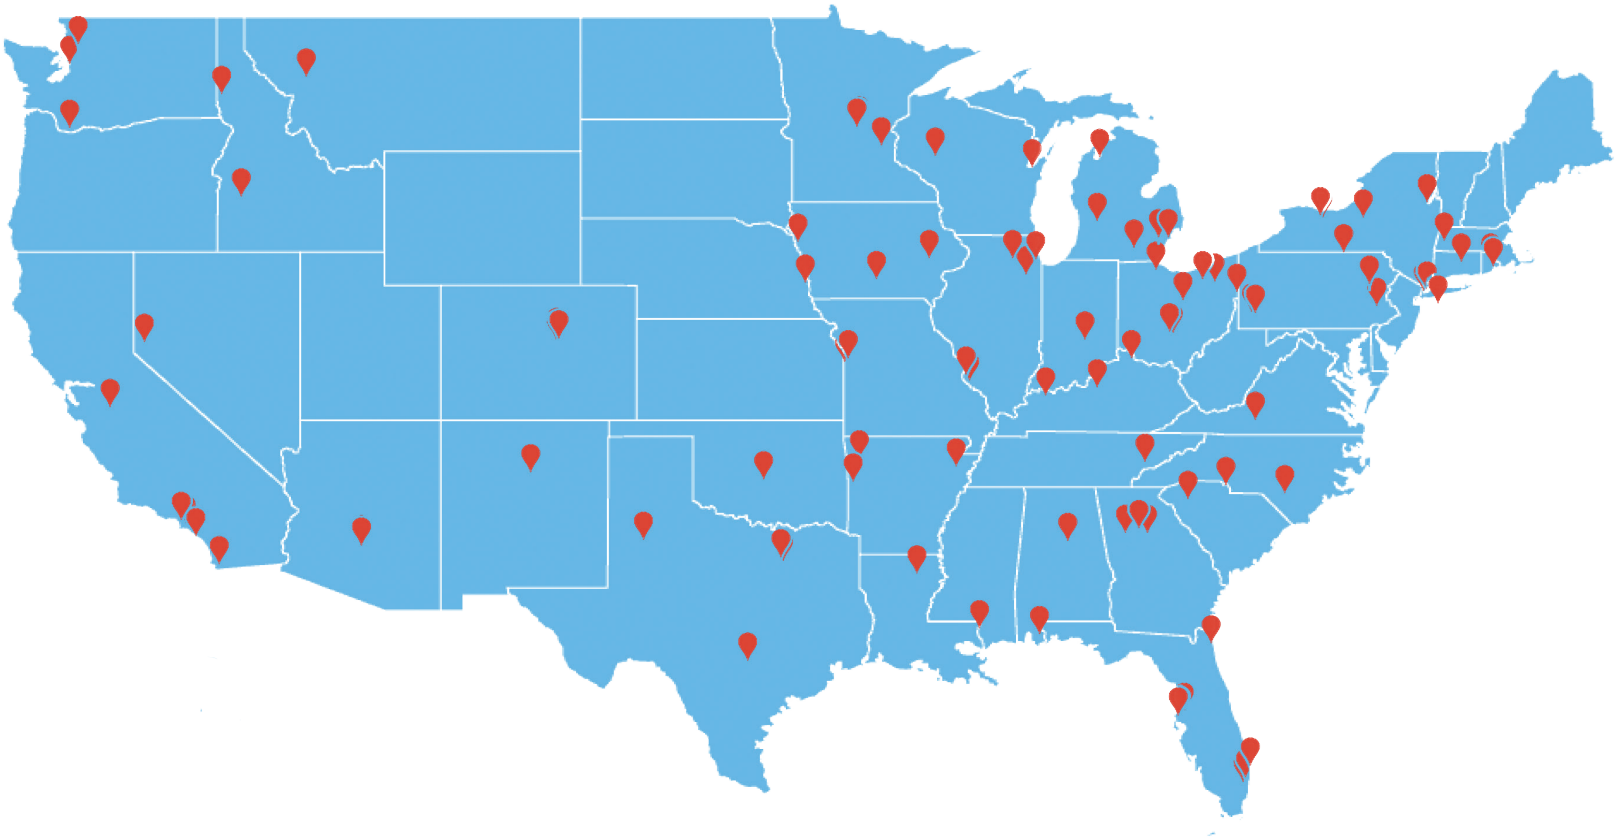

COAST TO COAST...

FIND A  **CHEMISTRIE**TM
CERTIFIED LAB NEAR YOU.

 **CHEMISTRIE**TM
EYEWEAR THAT CLICKS

888-321-3939
EYENAVISION.COM

CHEMISTRIE CERTIFIED WHOLESALERS LABS

Our network of Chemistrie certified labs is constantly growing. Below are our nearly 100 U.S. labs.
For an up-to-date list please visit www.eyenavision.com/labs.

ALABAMA

Hoya Vision Care-Birmingham
Wholesale Optical Supply

ARIZONA

Aspen Optical
Avante Optics
Meridian Optical

ARKANSAS

Chitwood Optical
NEA Optical
Plunkett Optical

CALIFORNIA

Bad Ass Optical
B-Lite Optical
CSC Labs
Empire Optical
Hoya Vision Care Modesto
Hoya Vision Care San Diego
Kaiser Permanente (SoCal)
Meridian Optical
Precision San Diego
VSP One Los Angeles
VSP One Sacramento
VSP One San Diego

COLORADO

Duffens Optical
Hoya Vision Care Denver
Kaiser Permanente
Pasch Optical Lab
Smart O.D.
VSP One Denver

CONNECTICUT

Encore Optics
Hoya Vision Care Hartford
Precision Optical

FLORIDA

East Coast Ophthalmic
Future Optics
HB Optical Laboratories
Kosh Ophthalmic
Milroy Optical
Nassau Lens
Quest Vision
Solidar Express Coatings
VSP One Tampa
VSP One Ft. Lauderdale

NEW JERSEY

Sheridan Optical

NORTH CAROLINA

Gold Optical Lab
Hoya Vision Care-Asheville
Premier Optics
VSP One Charlotte

OHIO

Bell Optical
Central Optical
Diversified Ophthalmic
Free Form International
Hoya Vision Care-Cleveland
Hoya Vision Care-Columbus
Interstate Optical
Walman Optical-Toledo
VSP One Columbus