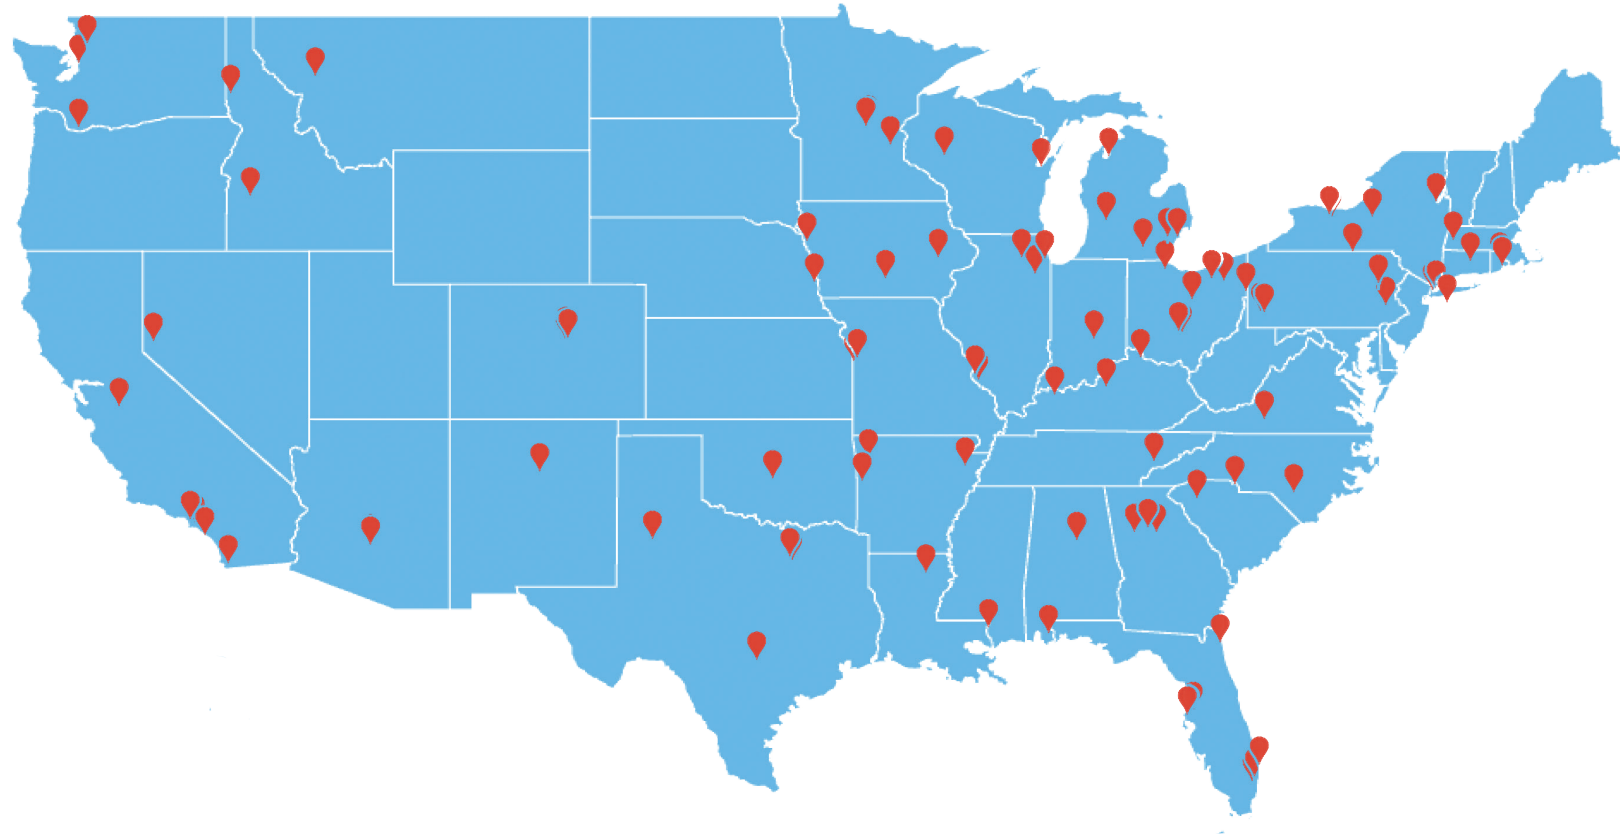

COAST TO COAST...

FIND A  **CHEMISTRIE**[™]
CERTIFIED LAB NEAR YOU.

CHEMISTRIE CERTIFIED WHOLESALE LABS

Our network of Chemistrie certified labs is constantly growing. Below are our nearly 100 U.S. labs. For an up-to-date list please visit www.eyenavision.com/labs.

ALABAMA

Hoya Vision Care-Birmingham
Wholesale Optical Supply

ARIZONA

Aspen Optical
Avante Optics
Meridian Optical

ARKANSAS

Chitwood Optical
NEA Optical
Plunkett Optical

CALIFORNIA

Bad Ass Optical
B-Lite Optical
CSC Labs
Empire Optical
Hoya Vision Care Modesto
Hoya Vision Care San Diego
Kaiser Permanente (SoCal)
Meridian Optical
Precision San Diego
VSP One Los Angeles
VSP One Sacramento
VSP One San Diego

COLORADO

Duffens Optical
Hoya Vision Care Denver
Kaiser Permanente
Pasch Optical Lab
Smart O.D.
VSP One Denver

CONNECTICUT

Encore Optics
Hoya Vision Care Hartford
Precision Optical

DISTRICT OF COLUMBIA

Kaiser Permanente - Mid Atlantic

VIRGINIA

Homer Optical
Schroeder Optical
WASHINGTON
Central Optical
Hoya Vision Care Seattle/Tacoma
Jorgenson-Peninsula Optical Supply
Single Vision Express
Walman Optical-Kent

WISCONSIN

Cherry Optical, Inc.
VSP One Olympia
Walman Optical-Oak Creek